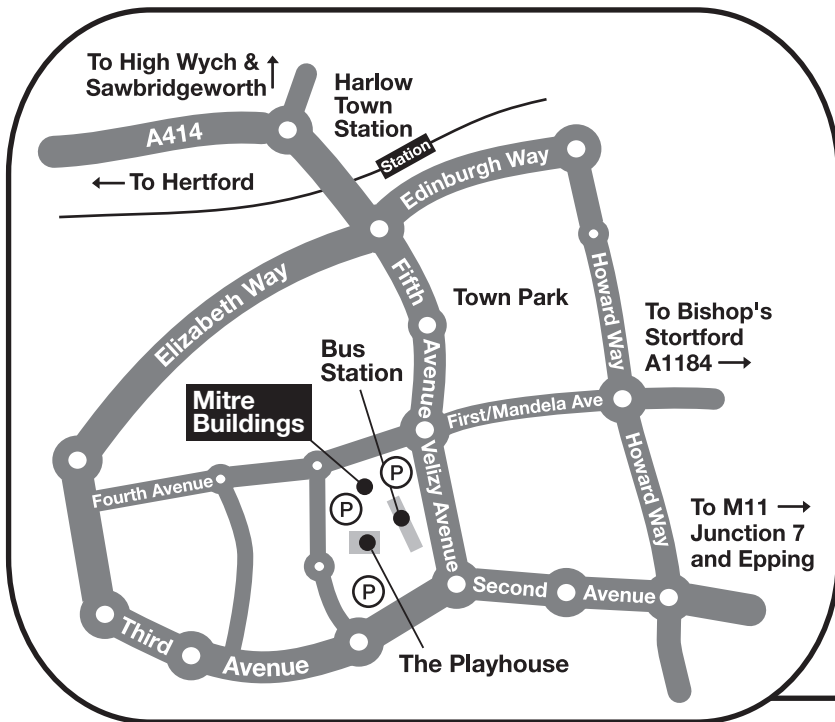

How to get to Harlow Renaissance

Harlow Renaissance Ltd.

5 Mitre Buildings, Kitson Way, Harlow, Essex. CM20 1DR
 tel: (01279) 400680 fax: (01279) 400689