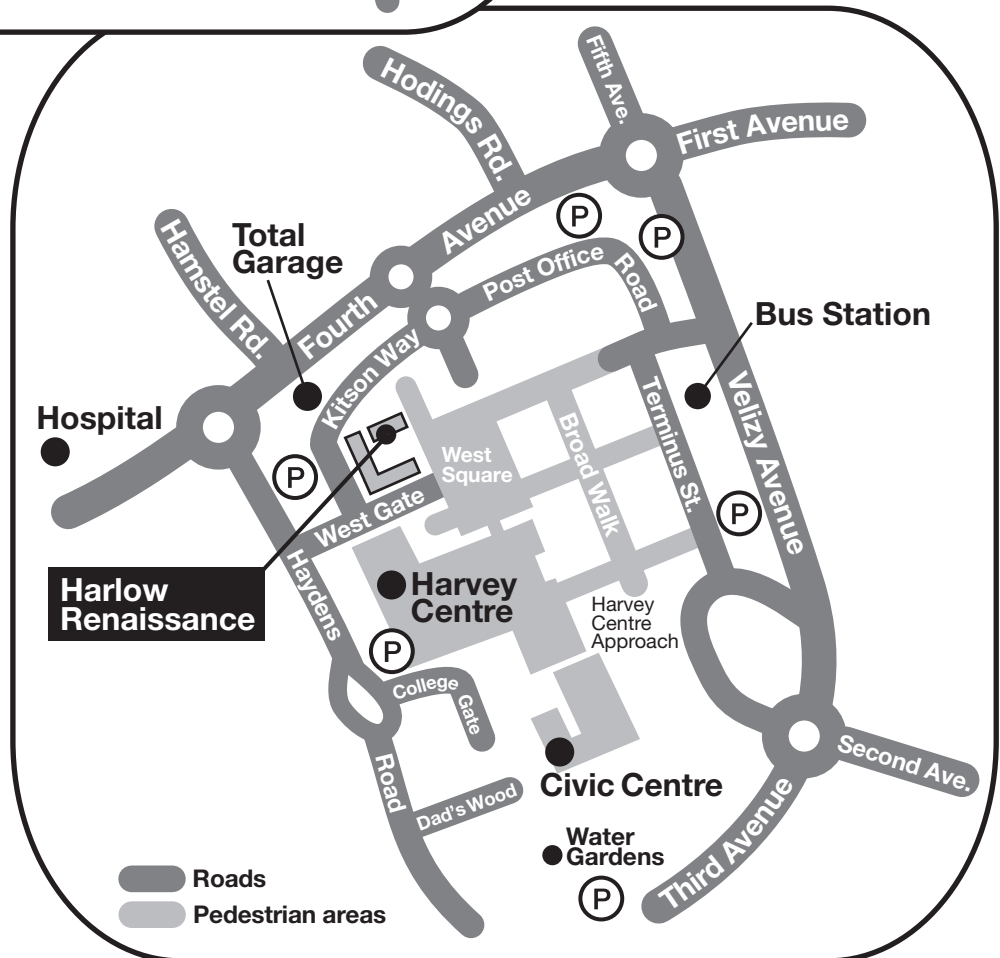

How to get to Harlow Renaissance

Harlow Renaissance Ltd.

5 Mitre Buildings, Kitson Way, Harlow, Essex. CM20 1DR
 tel: (01279) 400680 fax: (01279) 400689